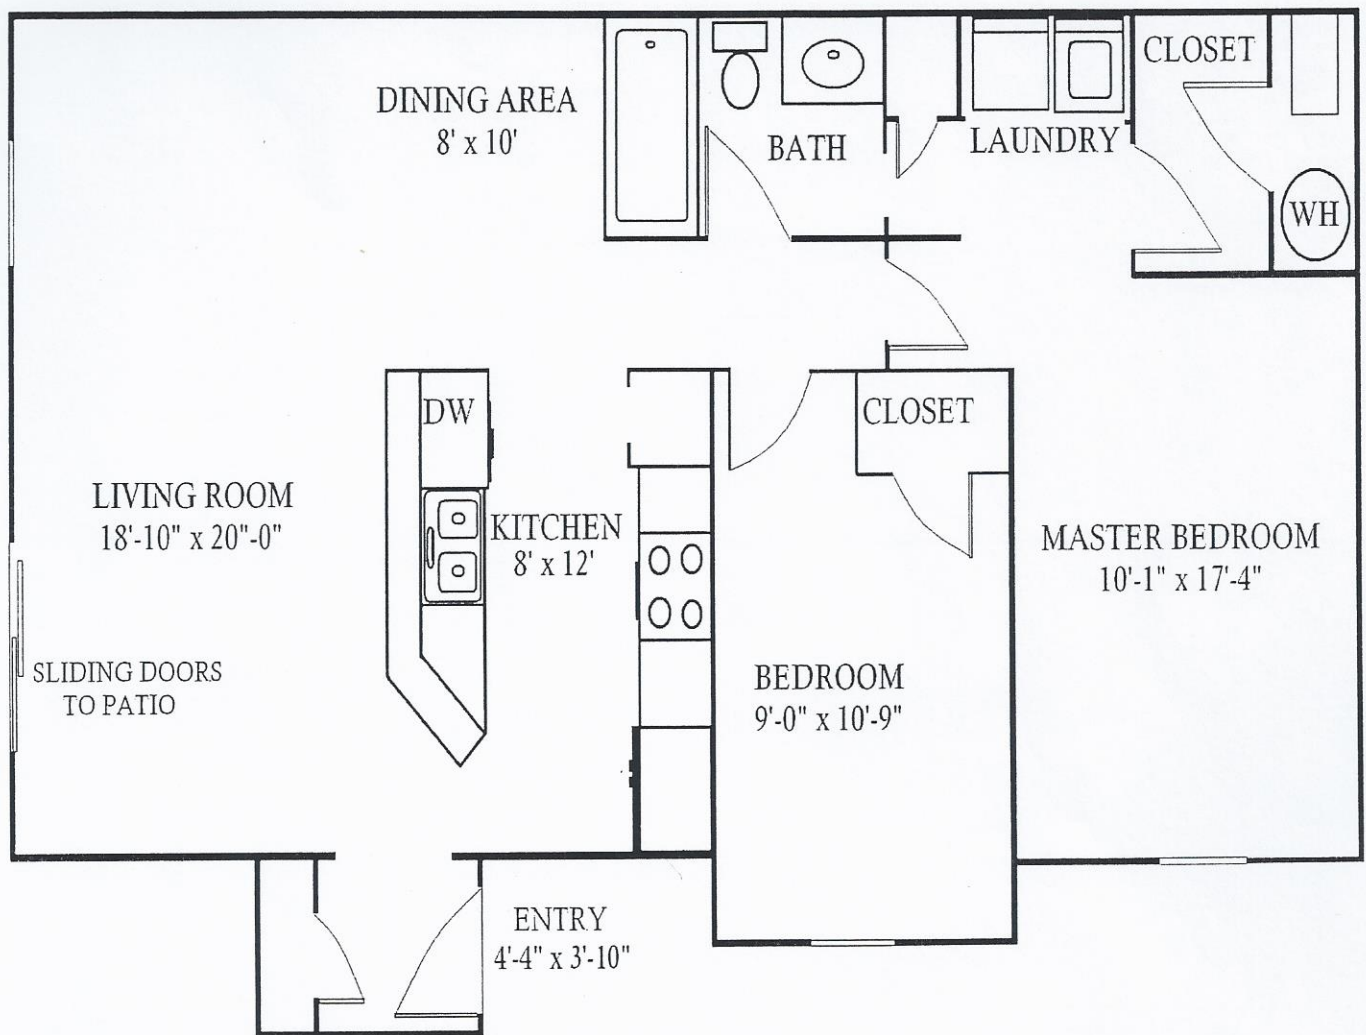

Nottingham Apartments

2 Bedrooms 1 Bath – 868 sq. feet
Castleberry Court and Lancelot Drive
\$300.00 - \$500.00 Security Deposit

Amenities Include:

- Fully Equipped Kitchens
- Washer/Dryer Connections
- Swimming Pool
- Central Trash Compactor
- Private Patio's/Balconies
- Cable TV Hookups
- Convenient to Banking, Restaurants & Shopping
- Pets Conditional